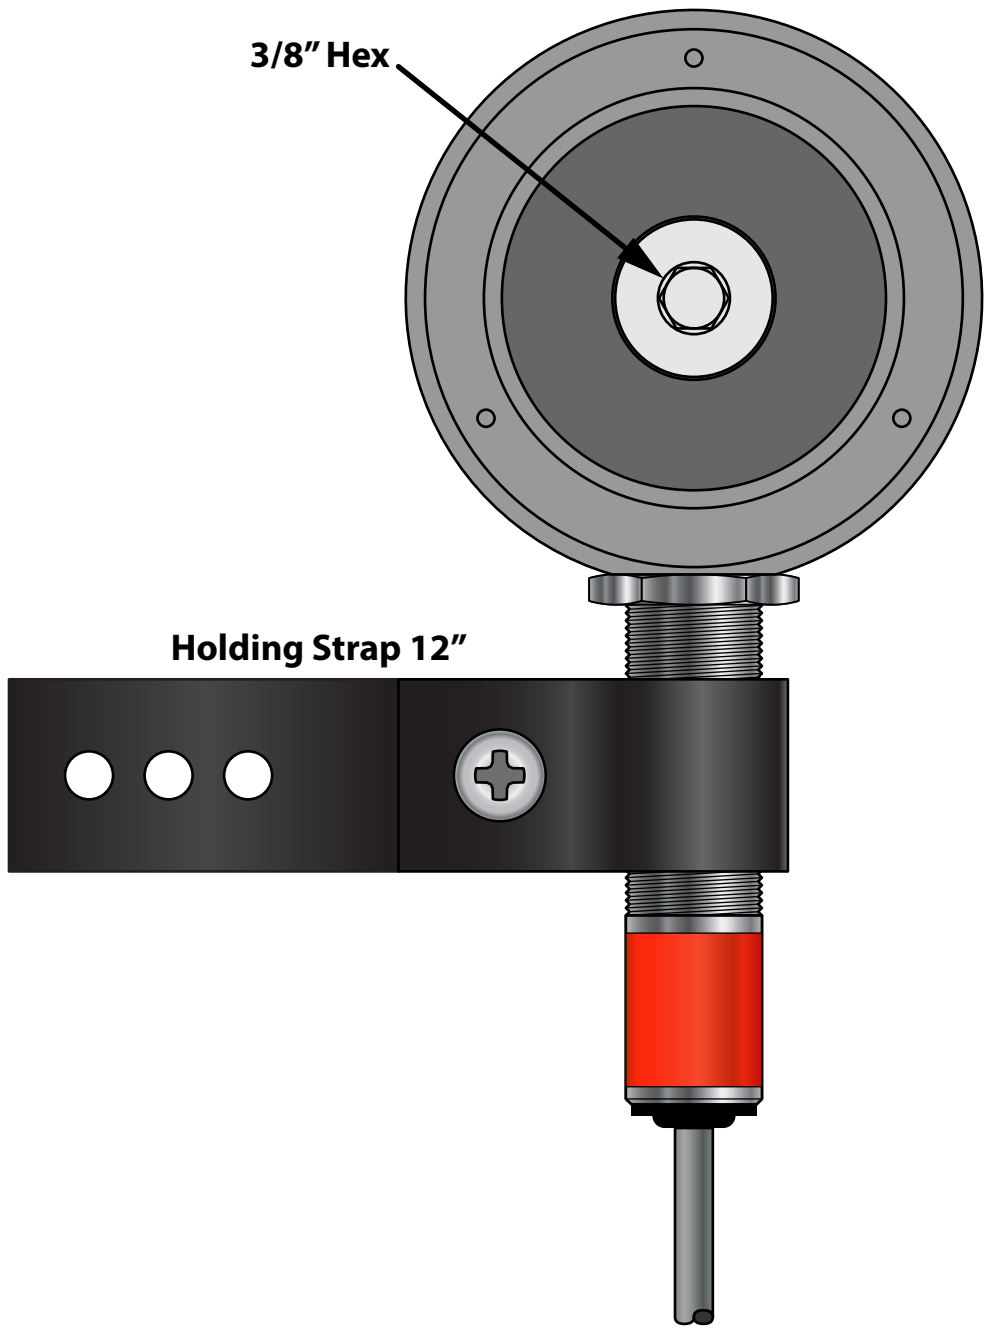

Cover Removed

3/8" Hex

Apply Loctite® 242

1/2-13 Threads